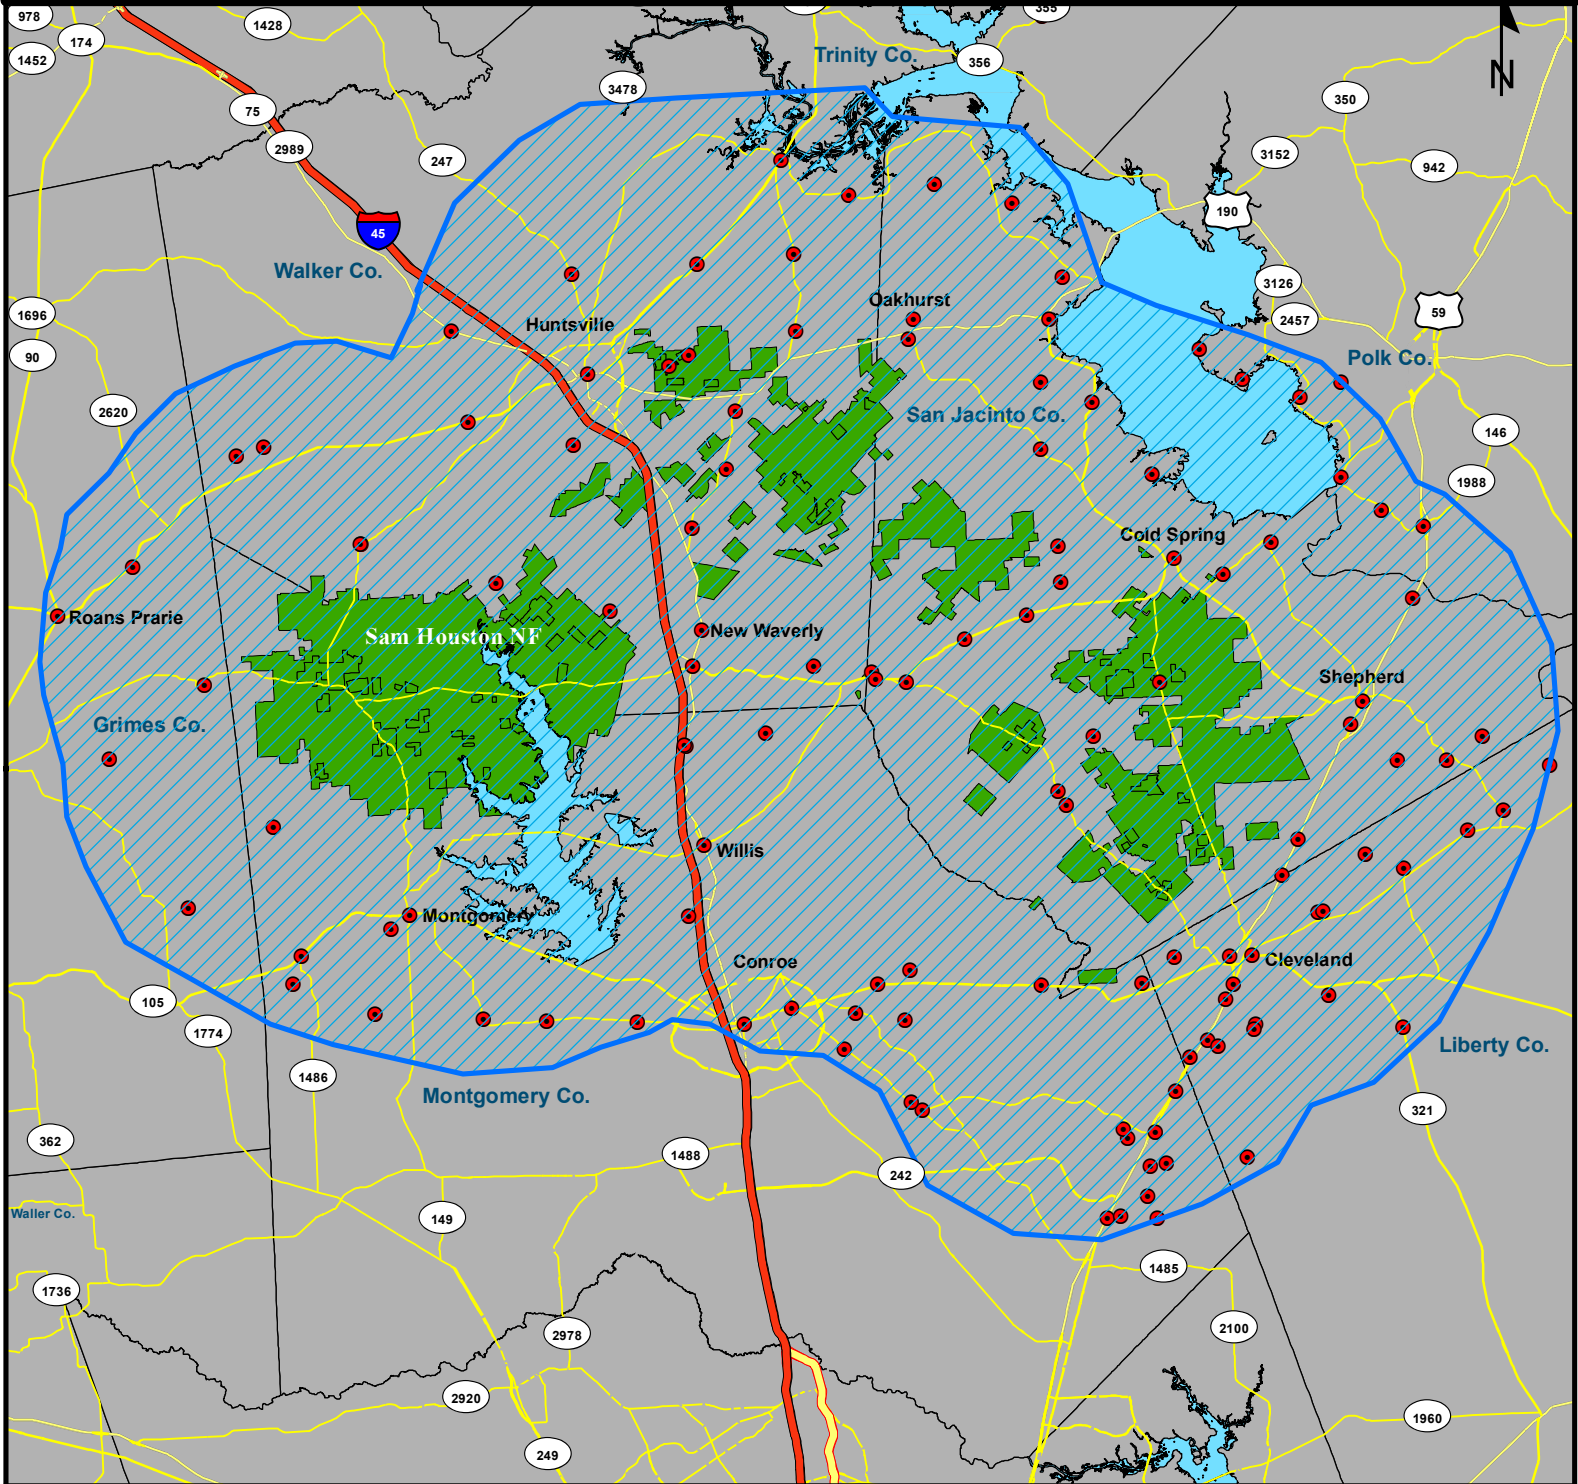

Joint Chiefs' Landscape Restoration Partnership Sam Houston National Forest Communities

- Sam Houston National Forest Boundary**
- Sam Houston National Forest 10 mile eligible area**
- 117 - Communities within 10 mile eligible area**

Cities within 10 Mile Buffer

Riverside	Conroe	Patton Village
Point Blank	Cut&Shoot	
Cold Spring	Willis	
Goodrich	New Waverly	
Shepherd	Huntsville	
Cleveland	Montgomery	
Plum Grove	Roman Forest	
Splendor	Wood Branch	